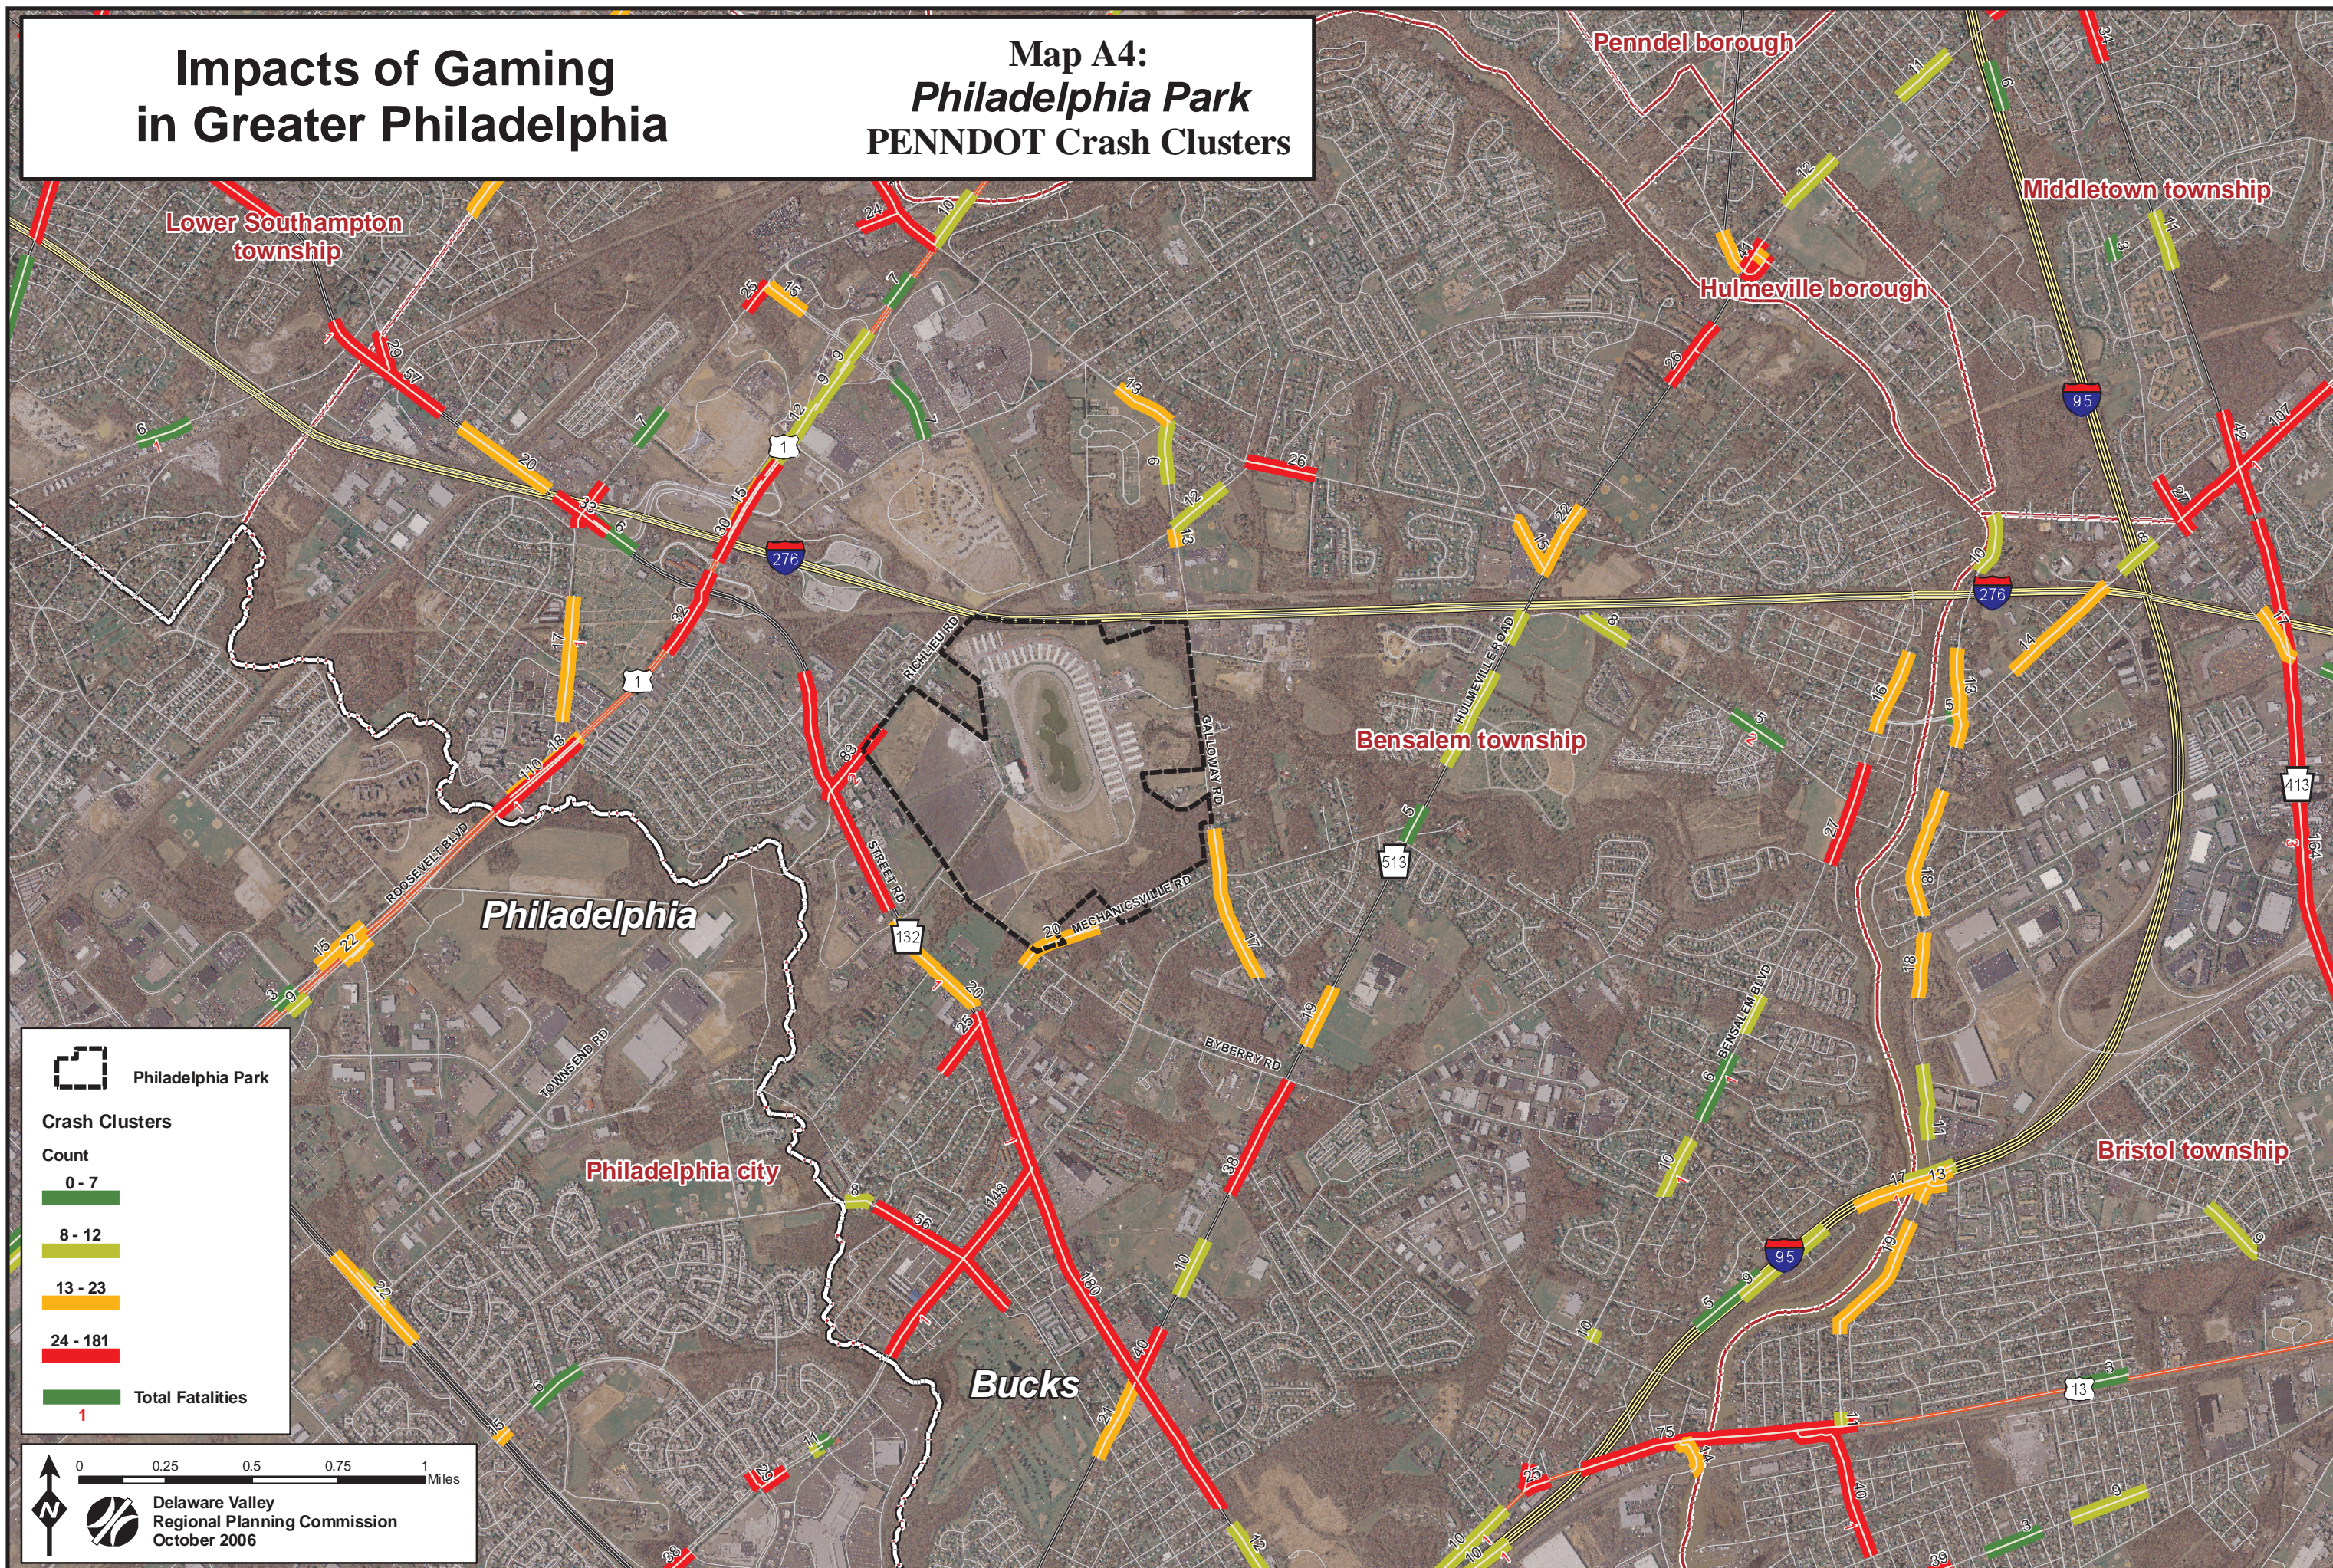

# Impacts of Gaming in Greater Philadelphia

## Map A4: Philadelphia Park PENNDOT Crash Clusters

 Philadelphia Park

**Crash Clusters**

Count

- 0 - 7
- 8 - 12
- 13 - 23
- 24 - 181

 Total Fatalities

1

0 0.25 0.5 0.75 1 Miles